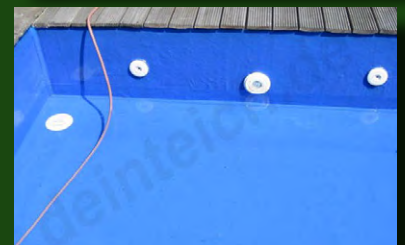

renovation pool | 20m²

#S04

#yourprojects

size: 20m²

material: [premium set](#) (epoxy resin)

colour: RAL5015, sky blue

realisation: private customer

[DeinTeich.de](#)
Teich Pool Dach

For the renovation of the GRP tile pool, the [DeinTeich.de premium Set](#) with epoxy resin was used for the primer and top coat.

First, the tile surface was cleaned with acetone and concreted.

The next step was to apply the [HP-E80FS epoxy resin](#) as a primer.

For the final coat, [HP-E30TDS topcoat resin](#) in RAL 5015 sky blue was used in the refurbishment of the tiled pool.

Whether you want to refurbish a GRP roof, garden pond or whirlpool - [DeinTeich.de](#) offers the right coating set for your project!