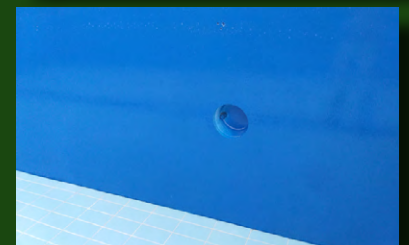

Turn old into new! For the renovation of this tiled pool the [DeinTeich.de Premium PLUS set](#) with epoxy resin and polyurethane top coat was used.

After cleaning the tiles with acetone and sanding the walls, the first step was to prime with the [epoxy resin HP-E80FS](#).

For the final coat, the tile pool was renovated with the [HP-PUR-PLUS polyurethane topcoat](#) in RAL 5005-signal blue.

Whether you want to refurbish a GRP roof, garden pond or whirlpool - [DeinTeich.de](#) offers the right coating set for your project!